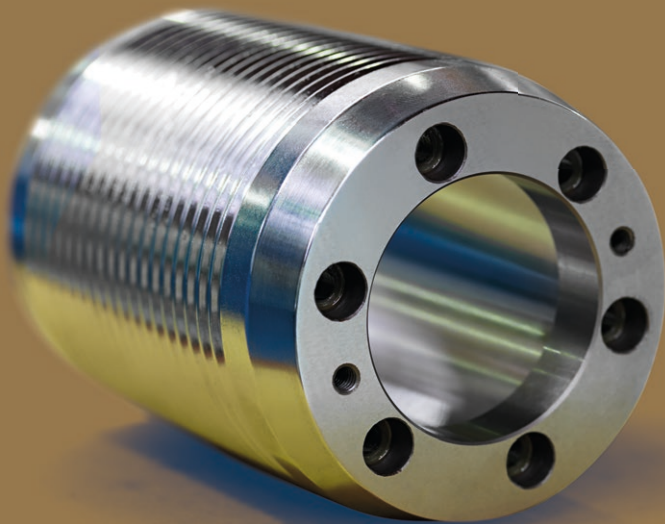

soudronic.com

DIFFERENCE IN THE DETAIL
LIGHTWEIGHT RIGIDITY

The **art** of not falling flat on your face

The **toucan** (*Ramphastos toco*) has an enormous beak that accounts for about a third of its length but only a twentieth of its body mass.

Despite their oversized bills, toucans don't keel over. Equipped with serrated edges that are perfect for tearing fruit, their beaks are surprisingly light and, thanks to a complex structure, extremely tough. Lightness and rigidity are two of the features common to the down-gauged cans our production lines are designed to make: thanks to the machine design, beading for extra strength and resilience is automatically integrated into the process. Making it possible for multiple layers of cans to be stacked without damage or danger of tumbling over. And that's a face-saver, if ever there was one.