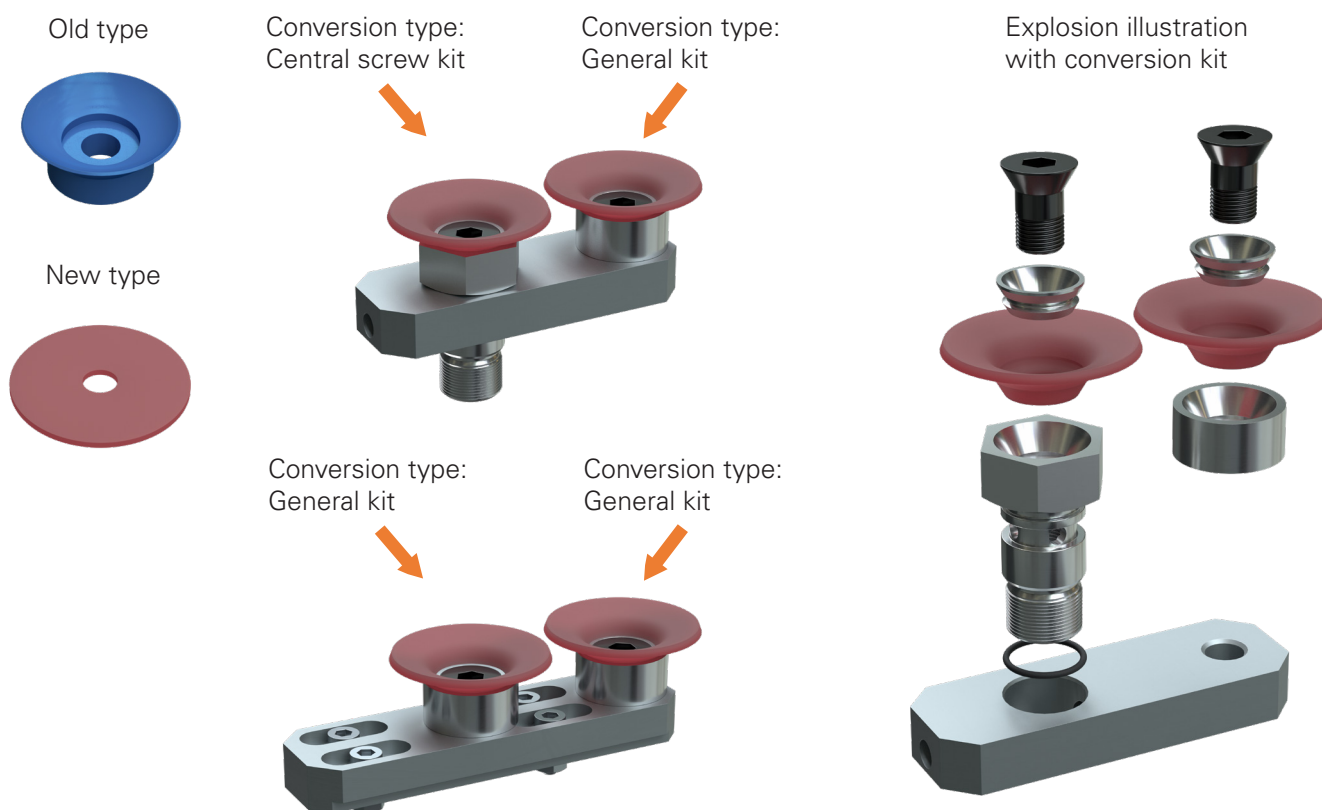

ADVANCED SUCTION CUP

With this new development Soudronic launches an economic suction cup for the destacker that features an increased life time for low and medium range machines at reduced cost (AFB 200 / 600 and SOUCAN 100 - 760). When replacing the suction cup for the first time the installation of the conversion kit is necessary. After the first conversion only the suction cup must be replaced depending on occurring wear.

NEW, ECONOMIC SUCTION CUP FOR DESTACKER OF
AFB 200/600 AND SOUCAN 100 - 760

ADVANTAGES

- Reduced spare parts cost
- Increased lifetime of suction cup

RETROFITTING

Compatible with all:

- AFB 200 / 600 incl. SGL Types
- SOUCAN 600 / 760
- SOUCAN 100 / 100-LT

Technology that keeps you ahead

Soudronic

COMPATIBLE WITH ALL AFB 200 / 600,
SOUCAN 600 / 760 AND SOUCAN 100 / 100-LT
BY USING FOLLOWING CONVERSION KITS::

Conversion Type	Conversion kit	New suction cup (spare parts)	Compatibility	
General kit	64M-1143838/25	62M-1143823/25	AFB 200 / 600	All incl. SGL Types
			SOUCAN 600	Until LA-425470
			SOUCAN 760	Until LA-425460
General kit	64M-1143838/25	62M-1143823/25	SOUCAN 600	From LA-425490
Central screw kit	64M-1151254/25		SOUCAN 760	From LA-425500
General kit	64M-1143838/25	62M-1143823/25	SOUCAN 100	All
			SOUCAN 100-LT	All